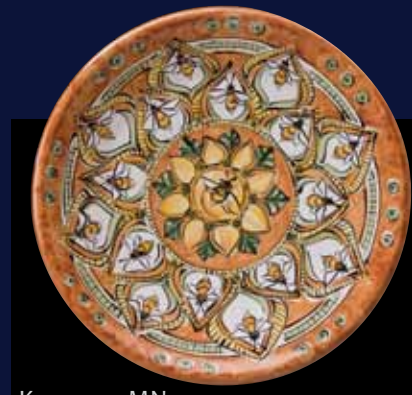

St. Croix Valley Pottery Tour

May 9, 10, 11, 2014

Kraemer MN

Shapiro MA

Lorio CO

Briscoe MN

Hill MO

Teruyama NC